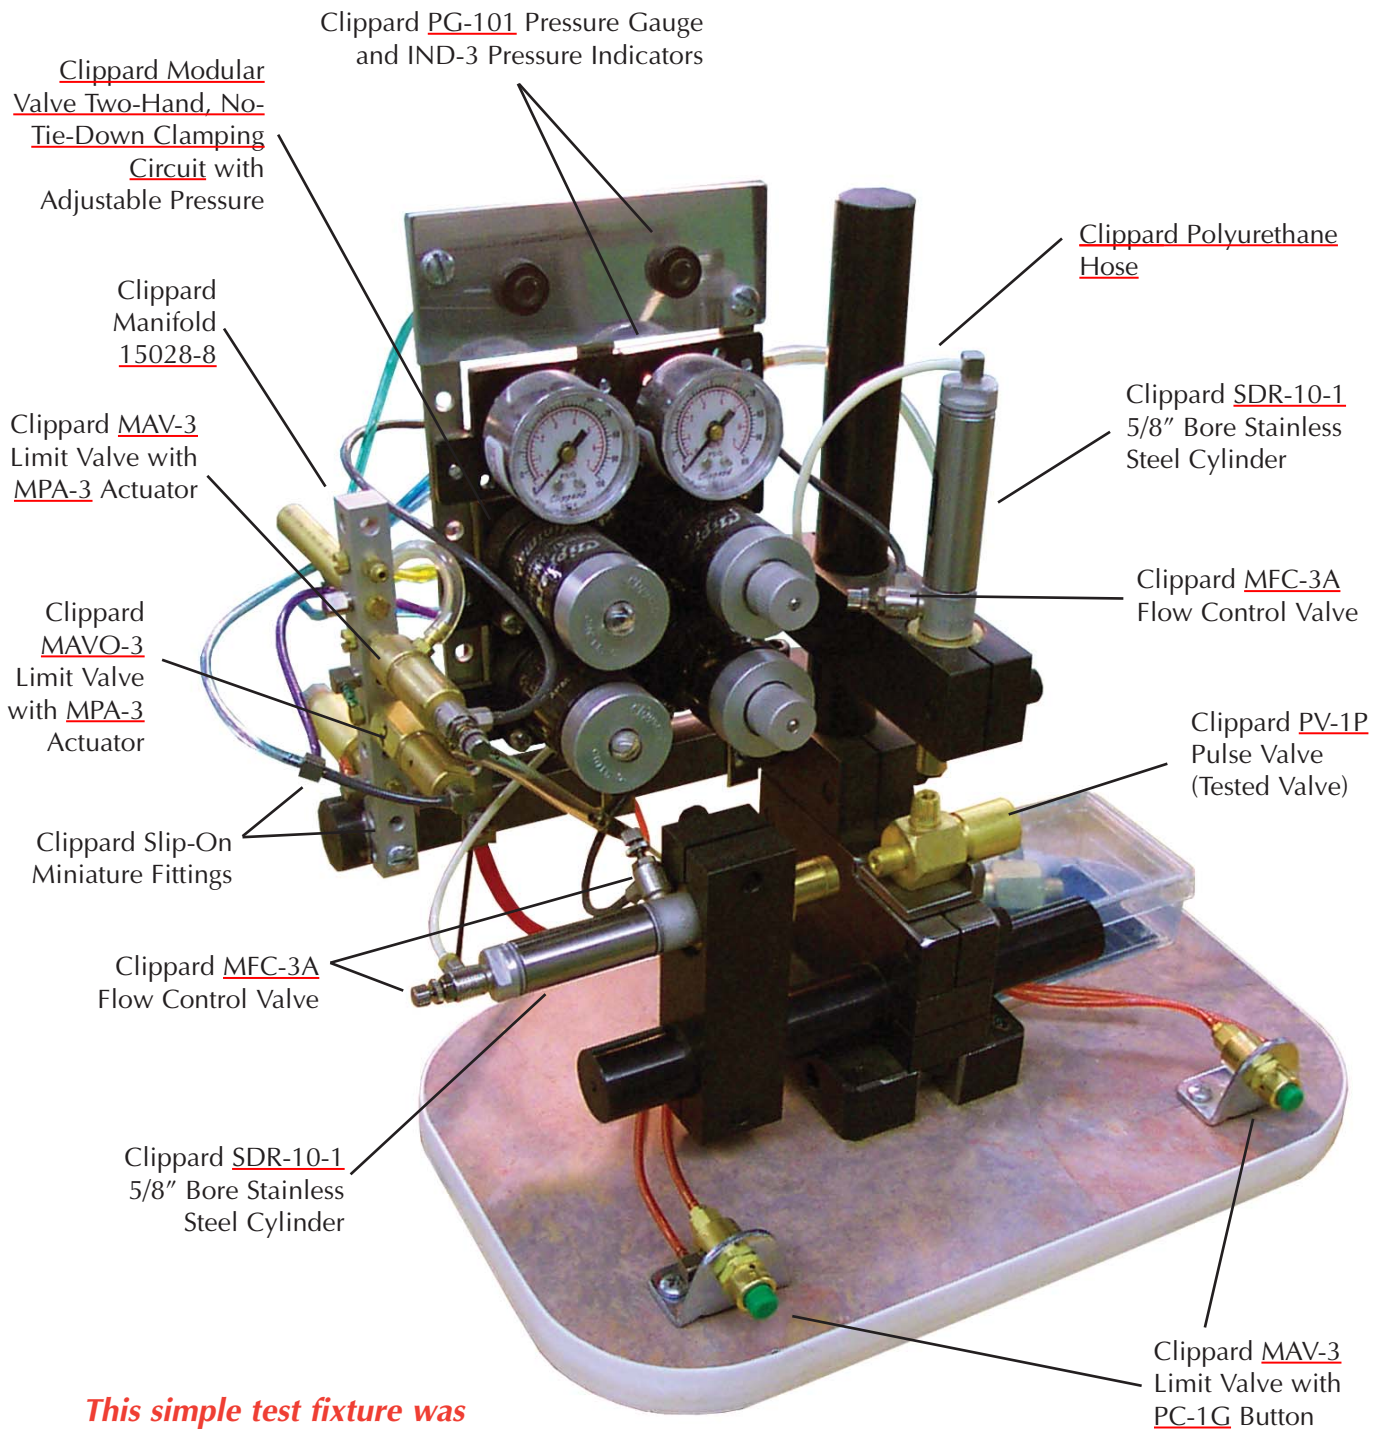

Pneumatic Pulse Valve Leak Tester

This simple test fixture was inexpensively and quickly built using standard Clippard products.